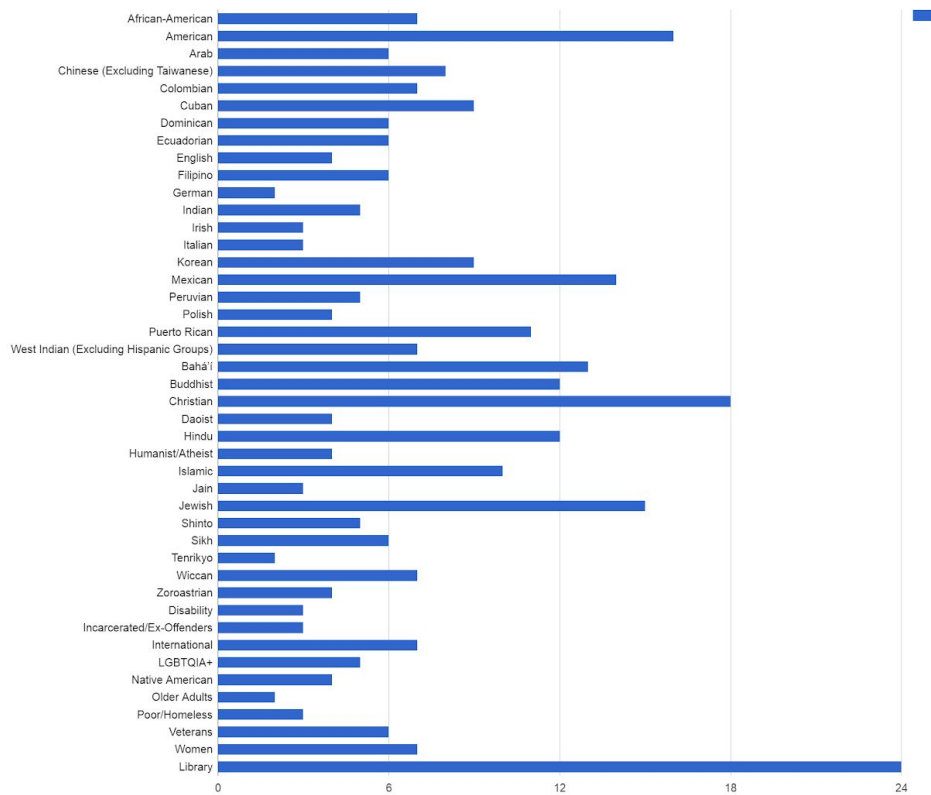

The calendar is also intended to be multifunctional. For those using it to plan meetings and events to avoid the days, this list is intended as a guideline only; to make those planners aware of those days and they may decide which to plan around. For use in planning programs, services, or displays, the second section of the calendar is broken down by religion, ancestry, and socio-economic group, which libraries may select depending on their demographics.

The calendar is not an endorsement of any religion over another or any political stance. The amount of holidays per group is largely based on the availability of reliable information. A culture or religion not appearing here does not mean it was considered unimportant. Again, there was a struggle in balancing inclusivity and practicality, however, if your group is missing, it can be added upon request. Further, a holiday not being included does not mean it was considered