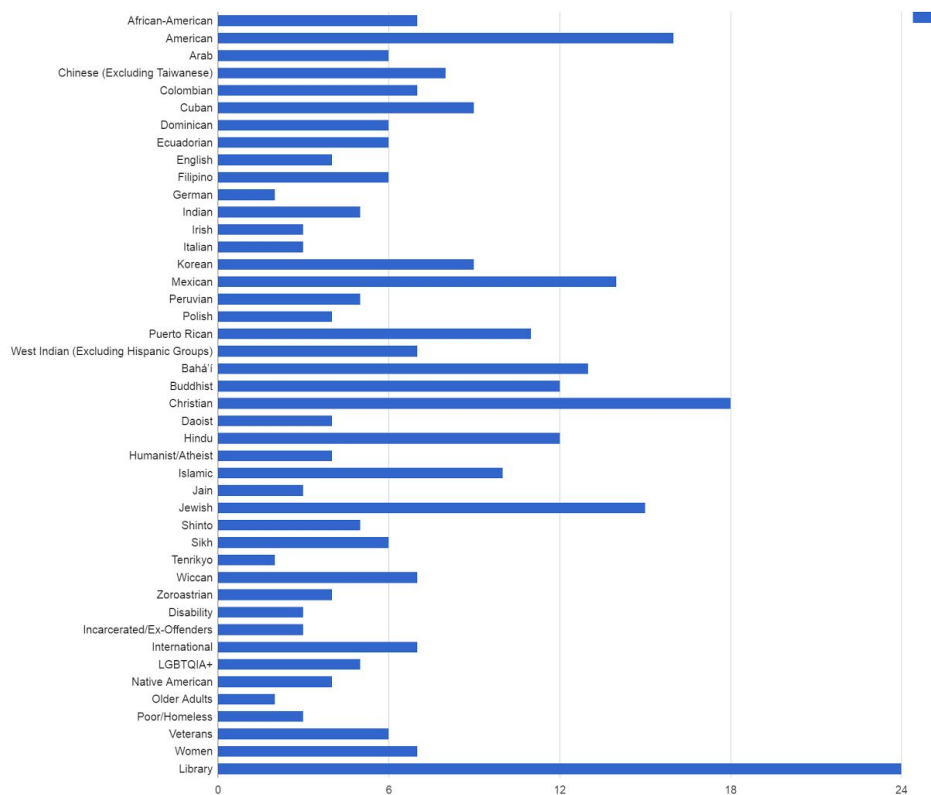

The calendar is also intended to be multifunctional. For those using it to plan meetings and events to avoid the days, this list is intended as a guideline only; to make those planners aware of those days and they may decide which to plan around. For use in planning programs, services, or displays, the second section of the calendar is broken down by religion, ancestry, and socio-economic group, which libraries may select depending on their demographics.

The calendar is not endorsement of any religion over another or any political stance. The amount of holidays per group is largely based on the availability of reliable information. A culture or religion not appearing here does not mean it was considered unimportant. Again, there was a struggle in balancing inclusivity and practicality, however, if your group is missing, it can be added upon request. Further, a holiday not being included does not mean it was considered